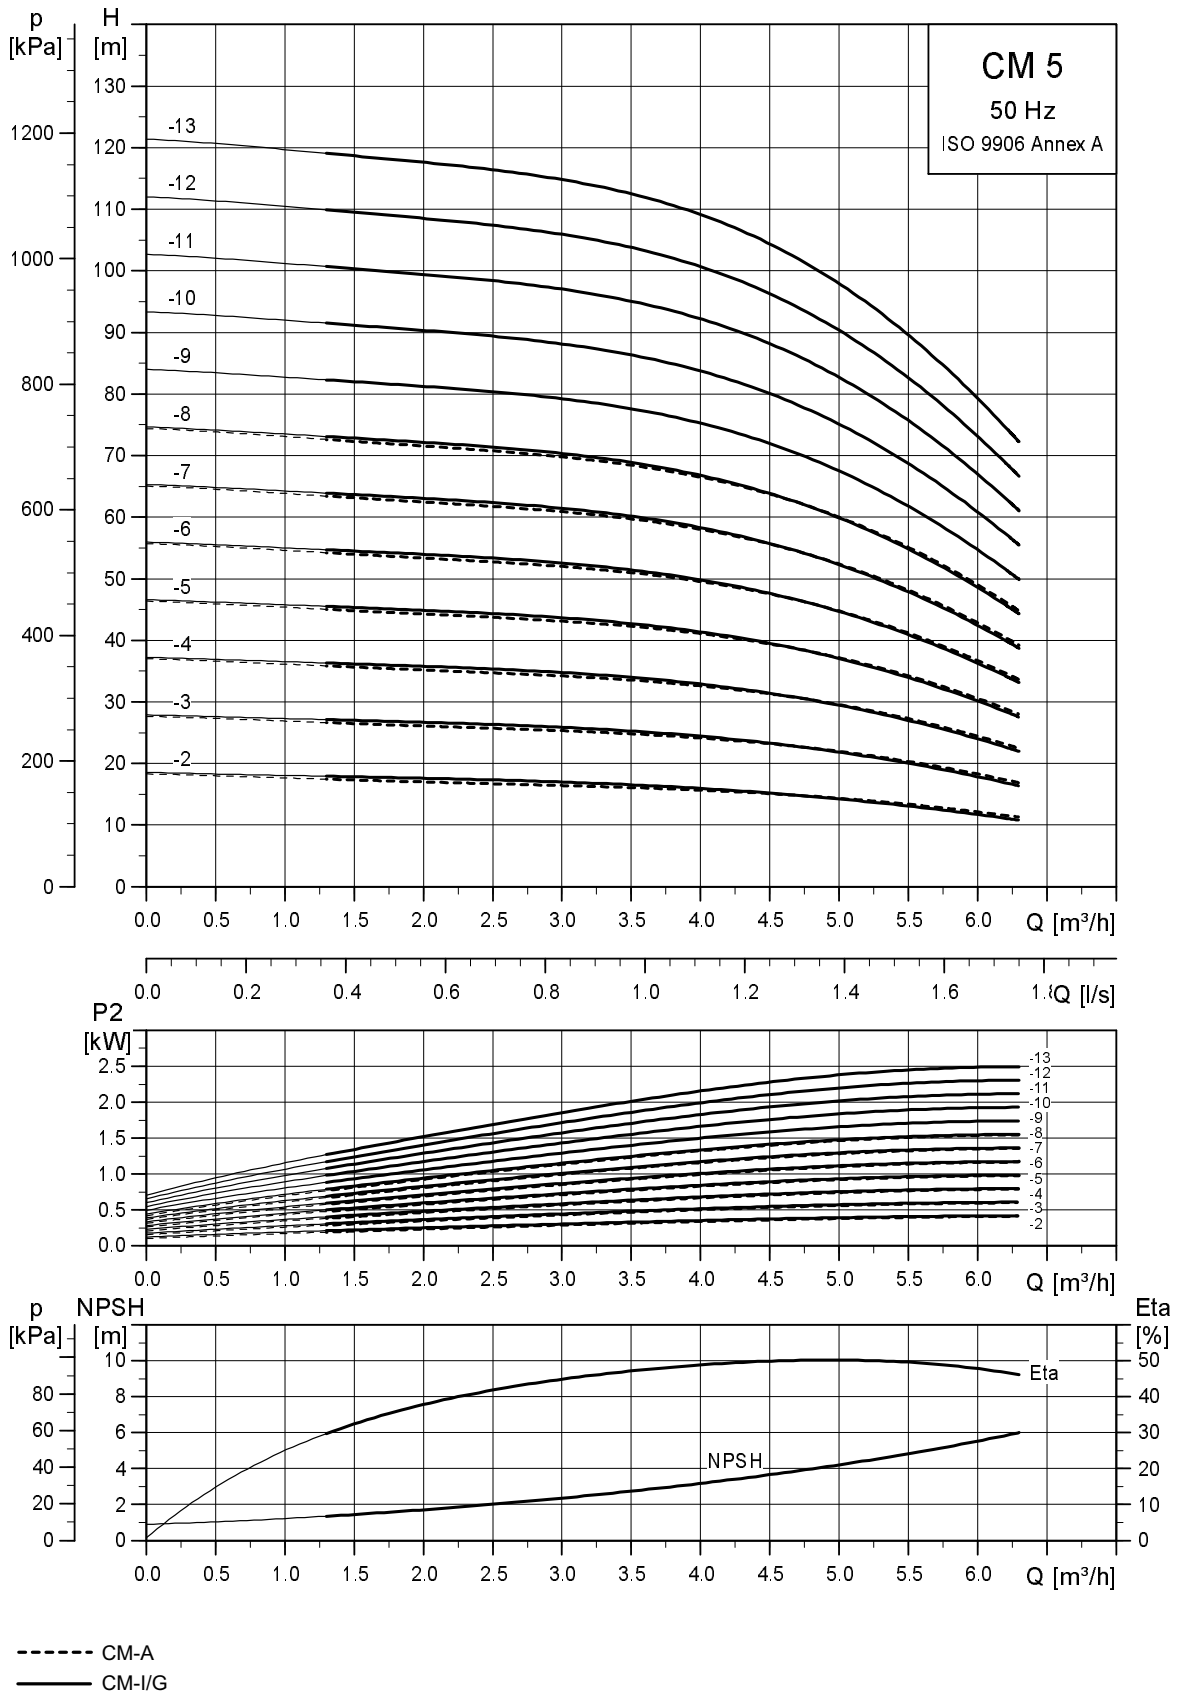

Performance curves, CM 50 Hz

CM 5
50 Hz

CM 5

TM04 3336 0210