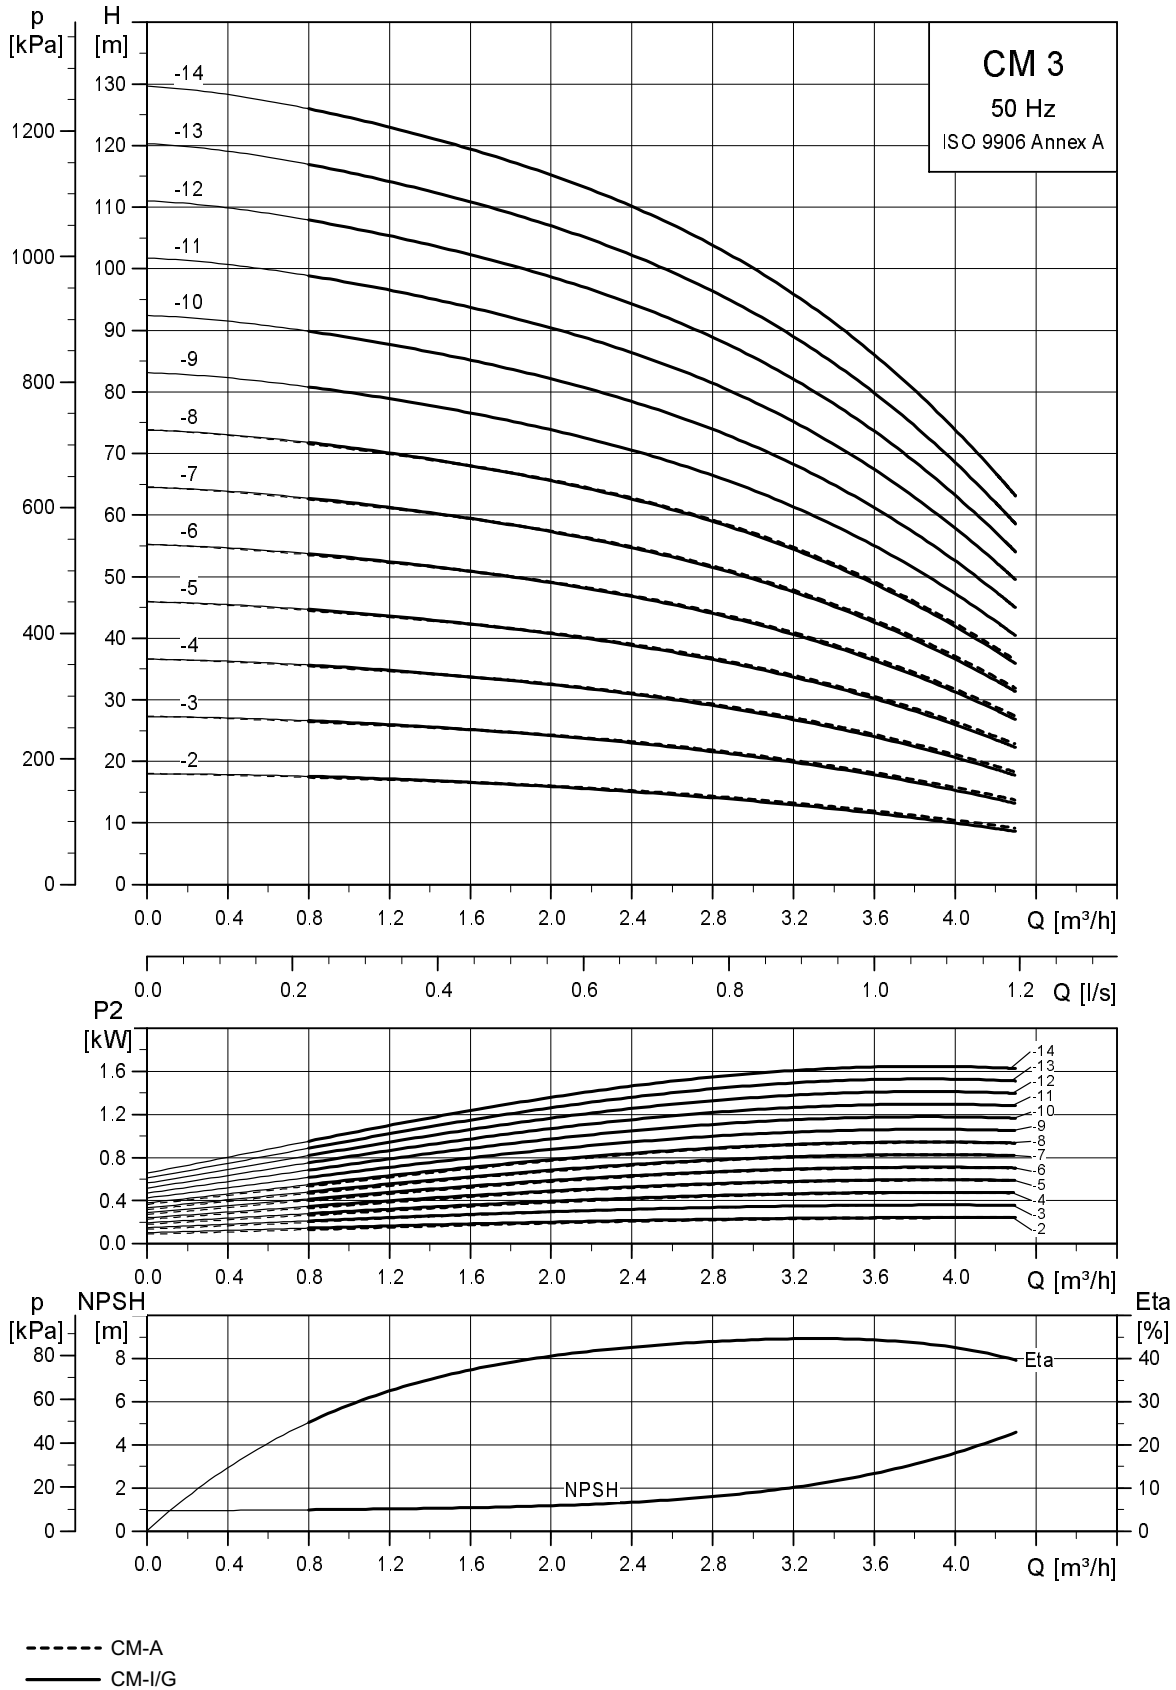

Performance curves, CM 50 Hz

CM 3
50 Hz

CM 3

TM04 3335 0210