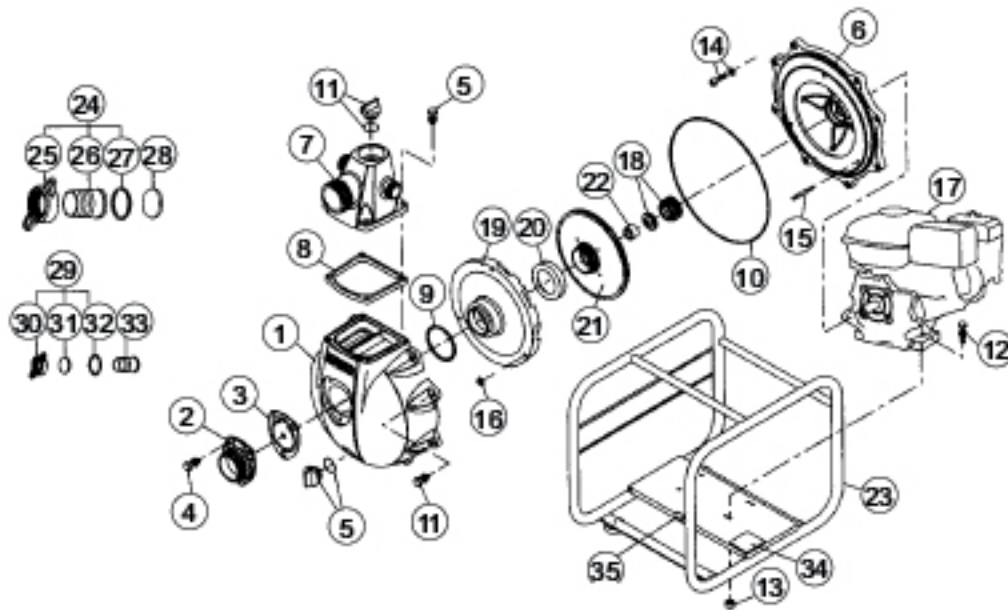

**2" HIGH PRESSURE
MITSUBISHI GM182 6.0 HP**

REF NO.	PART NO.	DESCRIPTION	QTY.	REF NO.	PART NO.	DESCRIPTION	QTY.
1	0120393	PUMP CASING	1	18	0120389	MECHANICAL SEAL ϕ 20	1
2	0120408	SUCTION FLANGE	1	19	0120390	VOLUTE CASING	1
3	0120398	CHECK VALVE	1	20	0120397	WEAR RING	1
4	743119045	HEXAGON BOLT M8 x 20	3	21	0117990	IMPELLER ASSEMBLY	1
5	0118078	20A PLUG SET	2	22	0120448	IMPELLER BUSHING	1
6	0120396	FLANGE BRACKET	1	23	0117992	BASE SET	1
7	0120409	DELIVERY FLANGE	1	24	0128078	COUPLING SET (50)	1
8	0120399	DELIVERY FLANGE PACKING	1	25	0120629	COUPLING	1
9	889855056	O-RING P56	1	26	0112453	HOSE NIPPLE	1
10	0115016	O-RING 1517-51.5	1	27	0110766	COUPLING PACKING	1
11	743119047	HEXAGON BOLT M8 x 25	12	28	0120486	CHECK PLATE (50)	1
12	743119053	HEXAGON BOLT M8 x 40	4	29	0128078	CHECK COUPLING SET (25)	2
13	827419008	HEXAGON NUT M8	4	30	0110422	COUPLING	2
14	0120437	HEXAGON SOCKET BOLT + SEAL WASHER M8 x 60	4	31	0120485	CHECK PLATE (25)	2
15	0120438	STUD BOLT M6 x 46 (12/12)	3	32	0110192	COUPLING PACKING	2
16	0120439	PLATE SPRING WASHER M6	3	33	0110423	HOSE NIPPLE	2
17		ENGINE		34		NAME PLATE	1
				35	0120471	RUBBER PLATE	1

KOSHIN PUMP

Irrigation Warehouse Group Pty Ltd
Ph 1300 661 417

www.pumpwarehouse.com.au

HIGH PRESSURE PUMPS