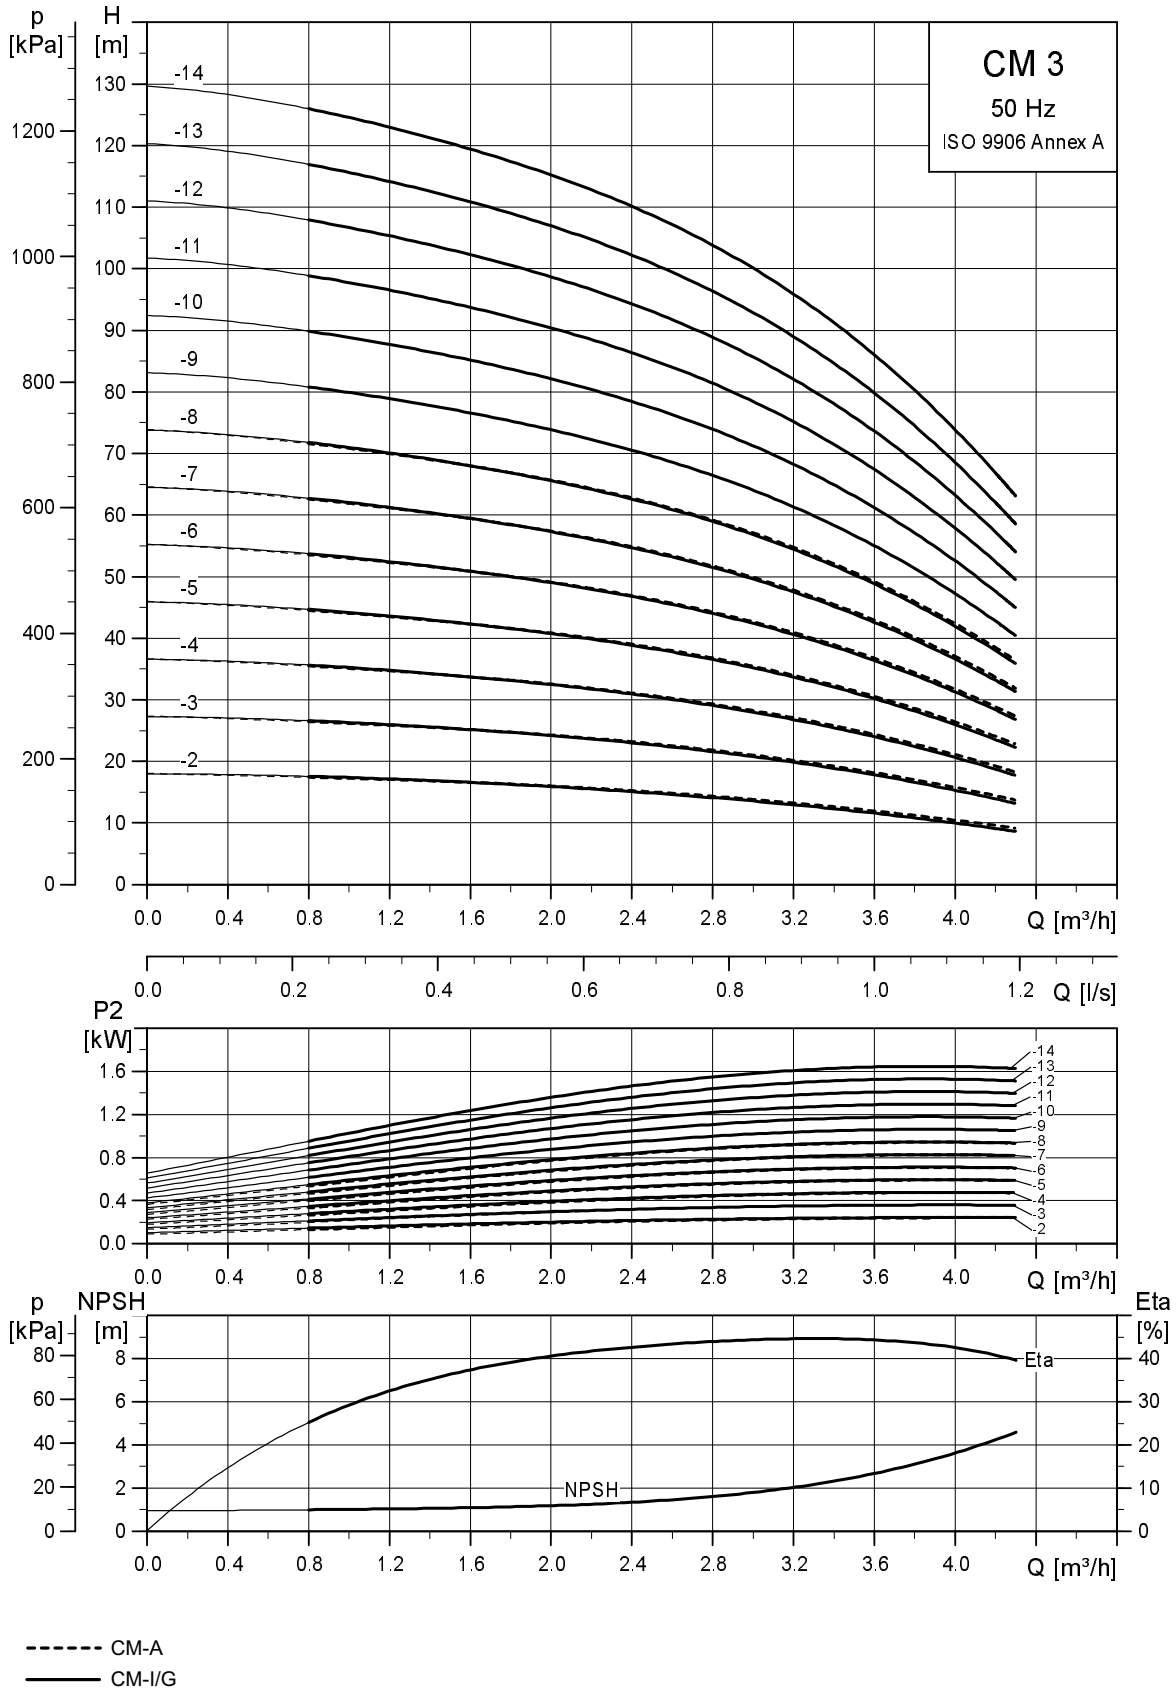

# Performance curves, CM 50 Hz

CM 3  
50 Hz

## CM 3

TM04 3335 0210